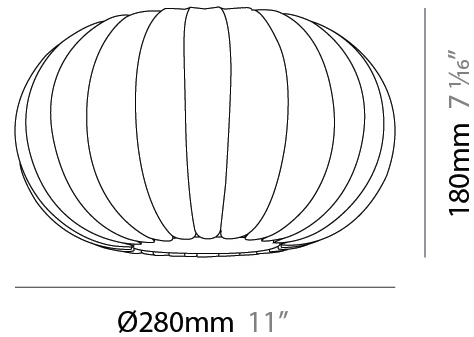

GENERAL

Series: Liz
 Partner: Linea Zero
 Division: Design
 Installation: Surface
 Product Type: Ceiling Surface
 Mounting Location: Ceiling

PHYSICAL

Shape: Abstract
 Diameter (mm): 280
 Diameter (in): 11
 Height (mm): 180
 Height (in): 7 1/16
 Diffuser: Polilux™ Shade - Transparent
 Fixture Finish: WHI
 Fixture Material: Polilux™/ Metal holder
 Primary Material: Non-Static Polilux

Certified By: Certified for North American Standards
 IP rating: IP20

PROJECT	
TYPE	
SPECIFIER	
QUANTITY	
DATE	

LIZ SURFACE

D62035

base number

- To build a product code in our configurator select the specify button on the base model # product page
- To build a manual product code on this datasheet choose from the options listed below in blue font and add the suffix to the base model #

GENERAL

Series: Liz
 Partner: Linea Zero
 Division: Design
 Installation: Surface
 Product Type: Ceiling Surface
 Mounting Location: Ceiling

PHYSICAL

Shape: Abstract
 Diameter (mm): 380
 Diameter (in): 14 ¹⁵/₁₆
 Height (mm): 250
 Height (in): 9 ¹³/₁₆
 Diffuser: Polilux™ Shade - Transparent
 Fixture Finish: WHI
 Fixture Material: Polilux™/ Metal holder
 Primary Material: Non-Static Polilux

GENERAL

Series: Liz
 Partner: Linea Zero
 Division: Design
 Installation: Surface
 Product Type: Ceiling Surface
 Mounting Location: Ceiling

PHYSICAL

Shape: Abstract
 Diameter (mm): 590
 Diameter (in): 23 1/4
 Height (mm): 250
 Height (in): 9 13/16
 Diffuser: Polilux™ Shade - Transparent
 Fixture Finish: WHI
 Fixture Material: Polilux™/ Metal holder
 Primary Material: Non-Static Polilux