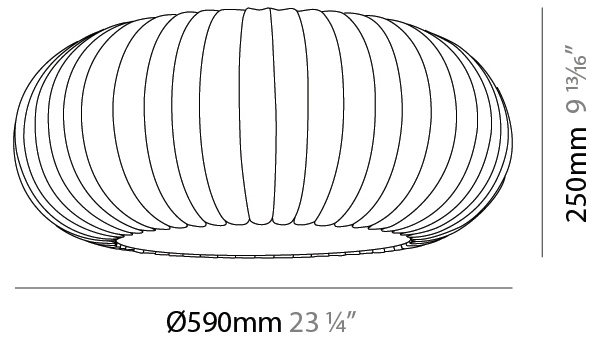

PROJECT
TYPE
SPECIFIER
QUANTITY
DATE

LIZ SURFACE

D62036

base number

1. To build a product code in our configurator select the specify button on the base model # product page
2. To build a manual product code on this datasheet choose from the options listed below in blue font and add the suffix to the base model #

GENERAL

Series: Liz
Partner: Linea Zero
Division: Design
Installation: Surface
Product Type: Ceiling Surface
Mounting Location: Ceiling

PHYSICAL

Shape: Abstract
Diameter (mm): 590
Diameter (in): 23 1/4
Height (mm): 250
Height (in): 9 13/16
Diffuser: Polilux™ Shade - Transparent
Fixture Finish: WHI
Fixture Material: Polilux™/ Metal holder
Primary Material: Non-Static Polilux

ELECTRICAL

Number of Lamps: 3
Lamp Type: LED Retrofit
Bulb Included: Bulb Not Included
Max. Wattage Per Lamp (W): 7
Lamp Base: E26
Input Voltage (V): 120
Lamp Voltage (V): 120

LED

OPTICAL

RATINGS AND CERTIFICATIONS

Certified By: Certified for North American Standards
IP rating: IP20